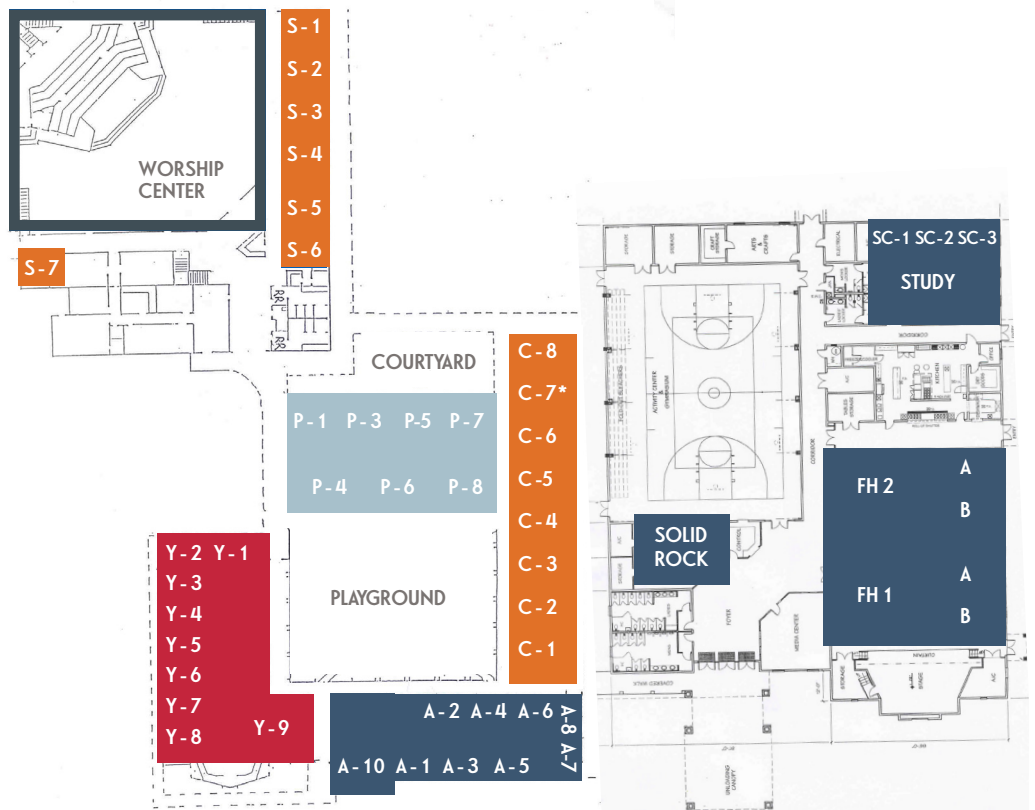

FIRST BAPTIST

CHURCH OF
MOUNT DORA

1000 E. 1st Ave.
Mount Dora, FL 32757

Phone: (352) 385-2222
Fax: (352) 555-5555

name@firstmoundora.org
www.firstmoundora.org

CAMPUS MAP

*C7 - Kid's Worship